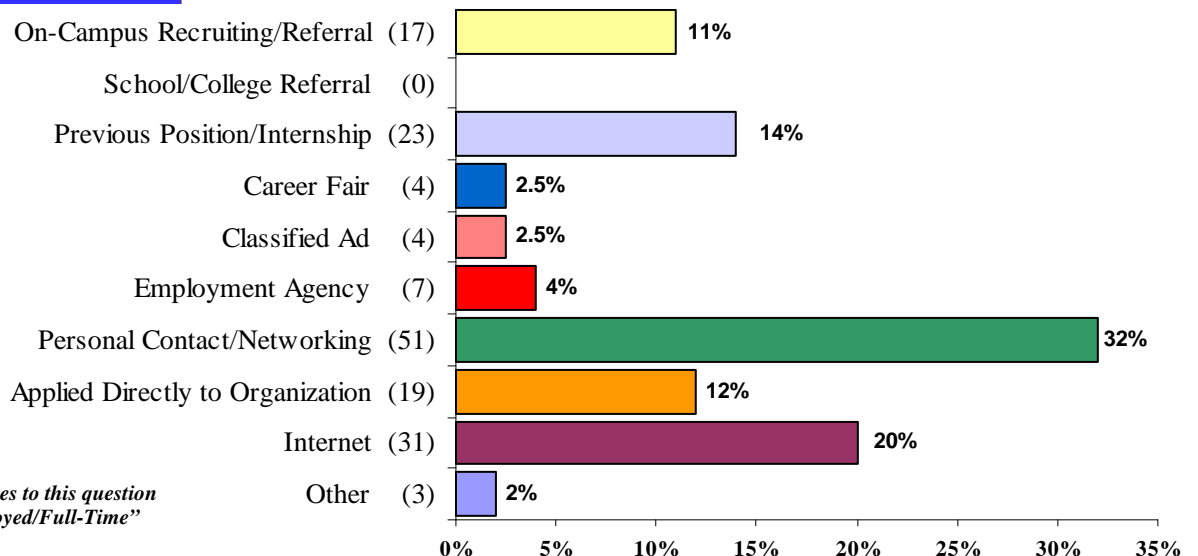

**Position Related to Career Goals - 83%*

Overview

When Position Obtained

Before Graduation	52	32%
0-3 Months After	61	38%
3-6 Months After	39	24%
6+ Months After	10	6%
Total	162	100%

Position Obtained Through

Received 159 responses to this question from the 176 "Employed/Full-Time"

Employment Detail Report

THE COLLEGE OF ARTS AND SCIENCES

ANTHROPOLOGY

<i>employer</i>	<i>position title</i>	<i>location</i>	<i>state</i>
AmericCorps, VISTA	Volunteer	Ithaca	NY
AmeriCorps, VISTA	Refugee School Impact Grant	Buffalo	NY
Peace Corps	Volunteer	Ougadougou	INT'L
Saint Bernard School	Electronic Marketing	Uncasville	CT
Schweizer Aircraft	Marketing Administrator	Horseheads	NY