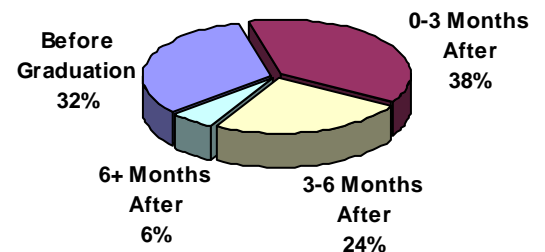

OVERALL RESPONSE RATE

32%

Placement Information

	#	%
Employed/Full-Time *	176	65%
Employed/Part-Time	13	4.7%
Still Seeking Employment	12	4.0%
Not Seeking Employment	1	0.3%
Graduate School/Full-Time	70	26%
Total	272	100%

**Position Related to Career Goals - 83%*

Overview

When Position Obtained

Before Graduation	52	32%
0-3 Months After	61	38%
3-6 Months After	39	24%
6+ Months After	10	6%
Total	162	100%

Position Obtained Through