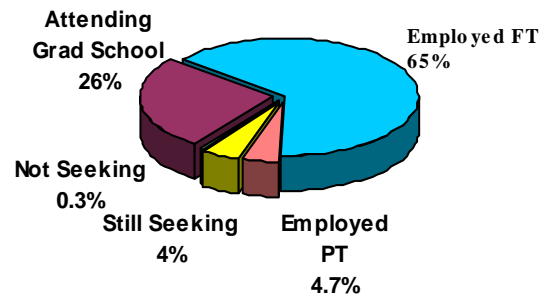

OVERALL RESPONSE RATE

32%

Placement Information

	#	%
Employed/Full-Time *	176	65%
Employed/Part-Time	13	4.7%
Still Seeking Employment	12	4.0%
Not Seeking Employment	1	0.3%
Graduate School/Full-Time	70	26%
Total	272	100%

**Position Related to Career Goals - 83%*

Overview

When Position Obtained

Before Graduation	52	32%
0-3 Months After	61	38%
3-6 Months After	39	24%
6+ Months After	10	6%
Total	162	100%

Position Obtained Through