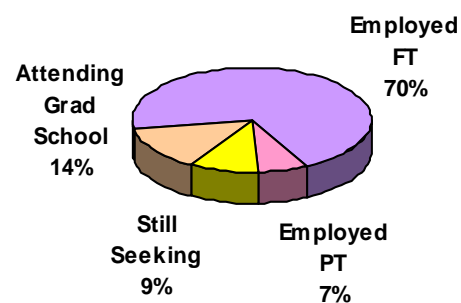

SURVEY OF 2008 GRADUATES

overall summary report for

COLLEGE OF VISUAL AND PERFORMING ARTS

This report is based upon 70 responses from December 2007 and May, June, and August 2008 bachelor's degree recipients. The total number of graduates surveyed was 417.

OVERALL RESPONSE RATE

17%

Placement Information

	#	%
Employed/Full-Time *	49	70%
Employed/Part-Time	5	7%
Still Seeking Employment	6	9%
Not Seeking Employment	-	-
Graduate School/Full-Time	10	14%
Total	70	100%

*Position Related to Career Goals - 92%

Overview