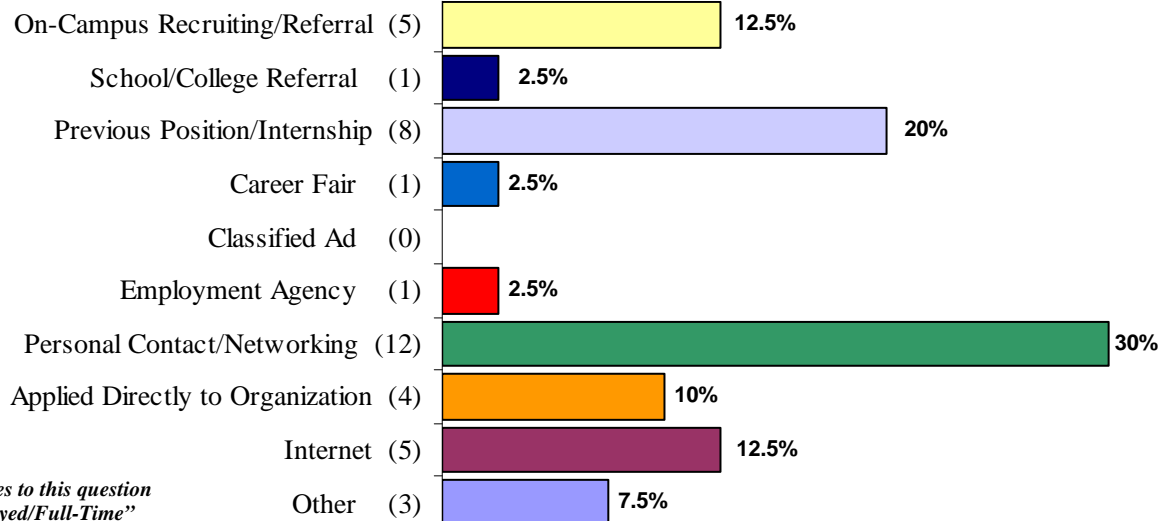

*\*Position Related to Career Goals - 92%*

#### Overview

#### When Position Obtained

Before Graduation	13	32%
0-3 Months After	17	41%
3-6 Months After	9	22%
6+ Months After	2	5%
<b>Total</b>	<b>41</b>	<b>100%</b>

#### Position Obtained Through

*Received 40 responses to this question from the 49 "Employed/Full-Time"*