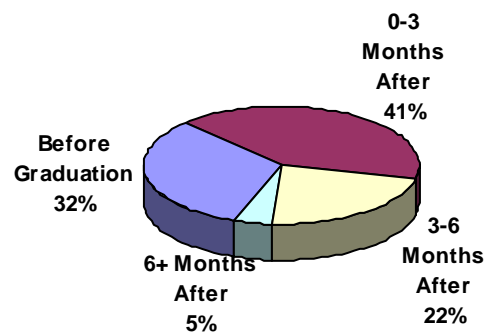

When Position Obtained

Before Graduation	13	32%
0-3 Months After	17	41%
3-6 Months After	9	22%
6+ Months After	2	5%
Total	41	100%