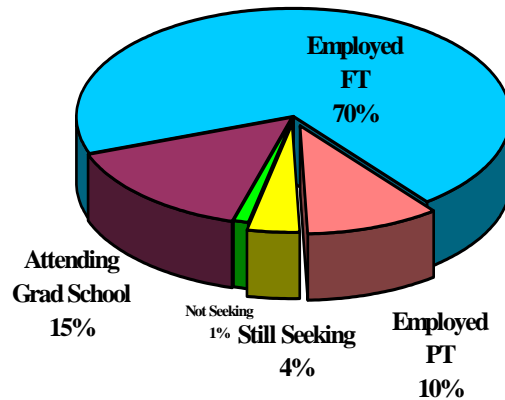

OVERALL RESPONSE RATE

47%

Placement Information

%

Overview

Employed/Full-Time *	131	70%
Employed/Part-Time	19	10%
Still Seeking Employment	8	4%
Not Seeking Employment	2	1%
Graduate School/Full-Time	29	15%
Total	189	100%

*Position Related to Career Goals
Based on 125 responses

Position Obtained Through

Received 127 responses to this question from the 131 Employed Full-Time

Employment Detail Report

COLLEGE OF VISUAL AND PERFORMING ARTS