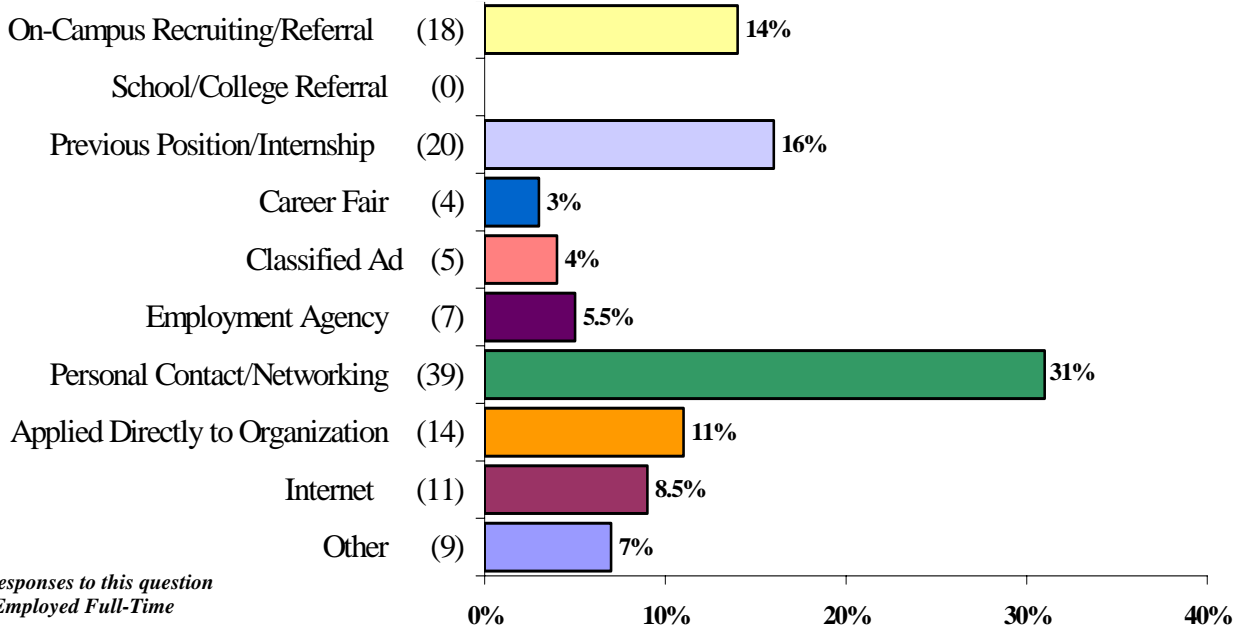

OVERALL RESPONSE RATE

47%

Placement Information

%

Overview

Employed/Full-Time *	131	70%
Employed/Part-Time	19	10%
Still Seeking Employment	8	4%
Not Seeking Employment	2	1%
Graduate School/Full-Time	29	15%
Total	189	100%

*Position Related to Career Goals
Based on 125 responses

Position Obtained Through

Received 127 responses to this question from the 131 Employed Full-Time

Employment Detail Report

COLLEGE OF VISUAL AND PERFORMING ARTS