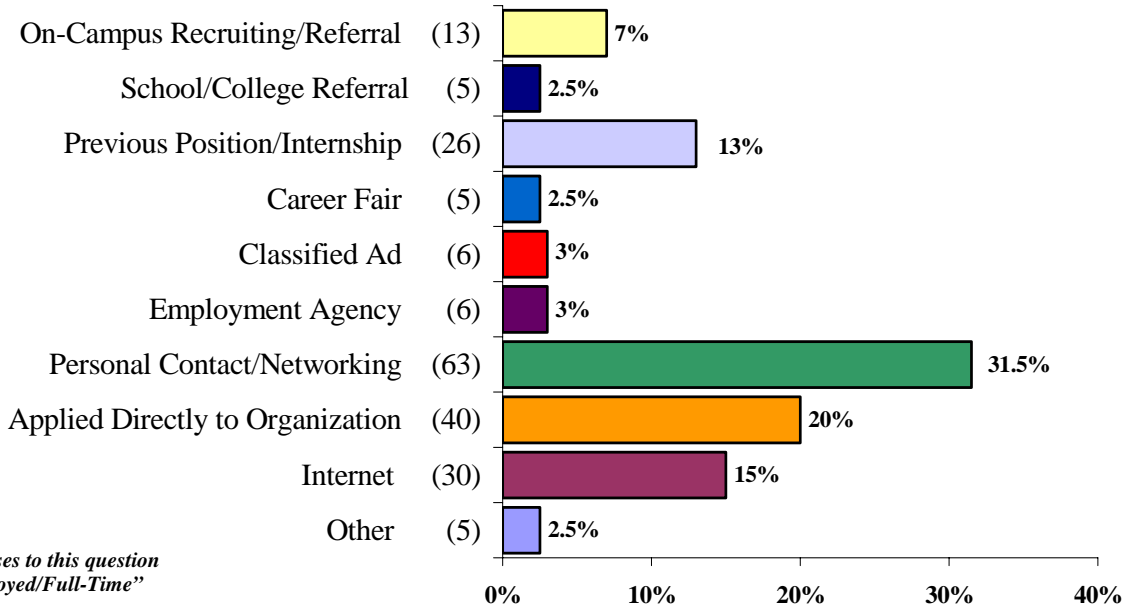

OVERALL RESPONSE RATE

46%

Placement Information

%

Overview

Employed/Full-Time *	214	61%
Employed/Part-Time	14	4%
Still Seeking Employment	13	4%
Not Seeking Employment	0	-
Graduate School/Full-Time	110	31%
Total	351	100%

**Position Related to Career Goals
Based on 200 responses*

Position Obtained Through:

Received 199 responses to this question from the 214 "Employed/Full-Time"

Employment Detail Report

THE COLLEGE OF ARTS AND SCIENCES