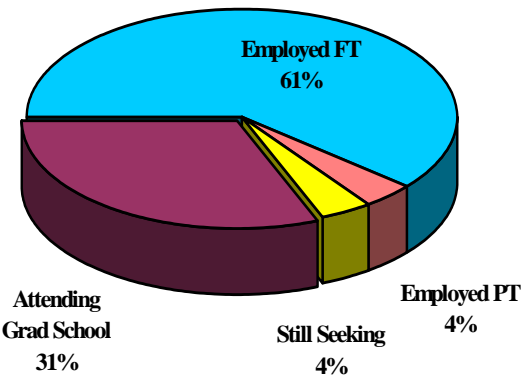

OVERALL RESPONSE RATE

46%

Placement Information

%

Overview

Employed/Full-Time *	214	61%
Employed/Part-Time	14	4%
Still Seeking Employment	13	4%
Not Seeking Employment	0	-
Graduate School/Full-Time	110	31%
Total	351	100%

**Position Related to Career Goals
Based on 200 responses*

Position Obtained Through:

Received 199 responses to this question from the 214 "Employed/Full-Time"

Employment Detail Report

THE COLLEGE OF ARTS AND SCIENCES