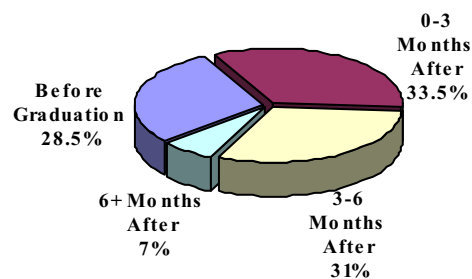

### OVERALL RESPONSE RATE

**39%**

#### Placement Information

	#	%
Employed/Full-Time *	186	58%
Employed/Part-Time	16	5%
Still Seeking Employment	12	4%
Not Seeking Employment	0	-
Graduate School/Full-Time	104	33%
<b>Total</b>	<b>318</b>	<b>100%</b>

#### Overview

*\*Position Related to Career Goals - 86%*

#### When Position Obtained

Before Graduation	52	28.5%
0-3 Months After	61	33.5%
3-6 Months After	56	31.0%
6+ Months After	13	7.0%
<b>Total</b>	<b>182</b>	<b>100%</b>