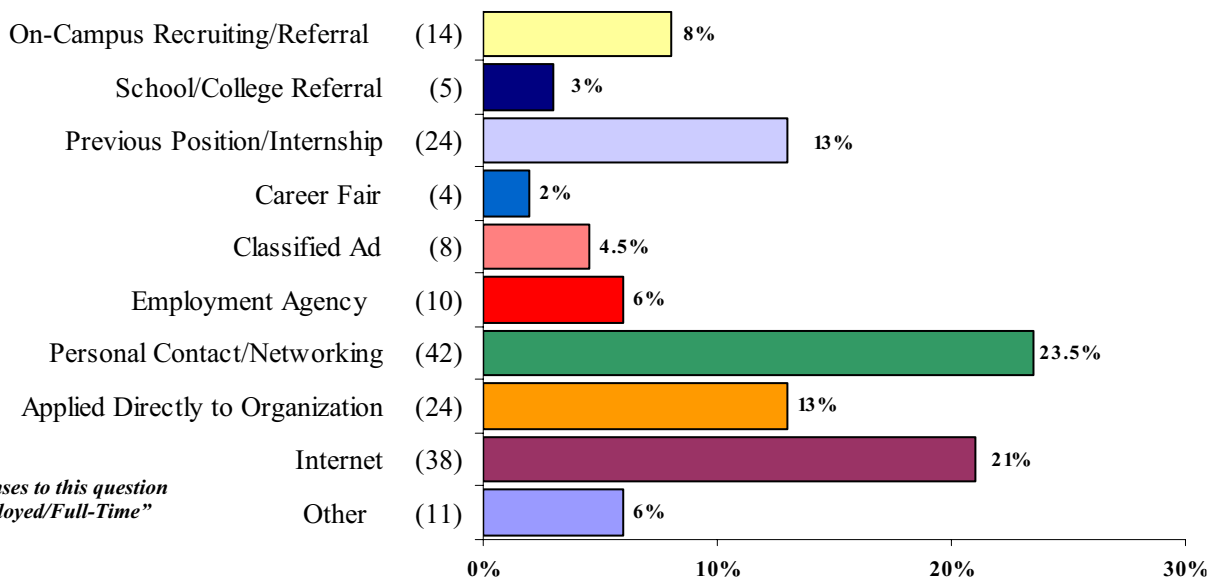

#### Placement Information

	#	%
Employed/Full-Time *	186	58%
Employed/Part-Time	16	5%
Still Seeking Employment	12	4%
Not Seeking Employment	0	-
Graduate School/Full-Time	104	33%
<b>Total</b>	<b>318</b>	<b>100%</b>

#### Overview

*\*Position Related to Career Goals - 86%*

#### When Position Obtained

Before Graduation	52	28.5%
0-3 Months After	61	33.5%
3-6 Months After	56	31.0%
6+ Months After	13	7.0%
<b>Total</b>	<b>182</b>	<b>100%</b>

#### Position Obtained Through

*Received 180 responses to this question from the 186 "Employed/Full-Time"*