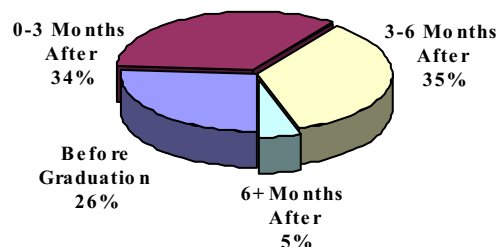

SURVEY OF 2005 GRADUATES

overall summary report for

COLLEGE OF VISUAL AND PERFORMING ARTS

This report is based upon 181 responses from December 2004 and May, June, and August 2005 bachelor's degree recipients. The total number of graduates surveyed was 490.

OVERALL RESPONSE RATE

37%

Placement Information

	#	%
Employed/Full-Time *	129	71%
Employed/Part-Time	19	11%
Still Seeking Employment	15	8%
Not Seeking Employment	1	1%
Graduate School/Full-Time	17	9%
Total	181	100%

**Position Related to Career Goals - 91%*

Overview

When Position Obtained

	#	%
Before Graduation	28	26%
0-3 Months After	37	34%
3-6 Months After	38	35%
6+ Months After	5	5%
Total	108	100%

Position Obtained Through