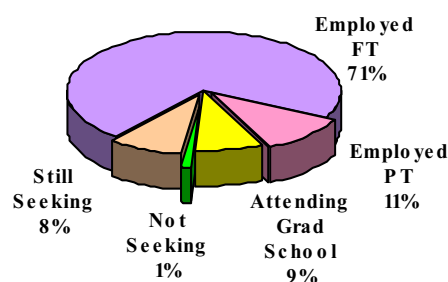

OVERALL RESPONSE RATE

37%

Placement Information

	#	%
Employed/Full-Time *	129	71%
Employed/Part-Time	19	11%
Still Seeking Employment	15	8%
Not Seeking Employment	1	1%
Graduate School/Full-Time	17	9%
Total	181	100%

**Position Related to Career Goals - 91%*

Overview

When Position Obtained

	#	%
Before Graduation	28	26%
0-3 Months After	37	34%
3-6 Months After	38	35%
6+ Months After	5	5%
Total	108	100%

Position Obtained Through