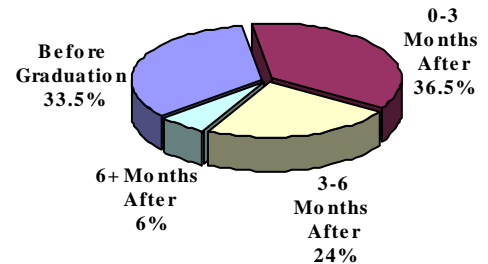

When Position Obtained

Before Graduation	44	33.5%
0-3 Months After	47	36.5%
3-6 Months After	32	24.0%
6+ Months After	8	6.0%
Total	131	100%