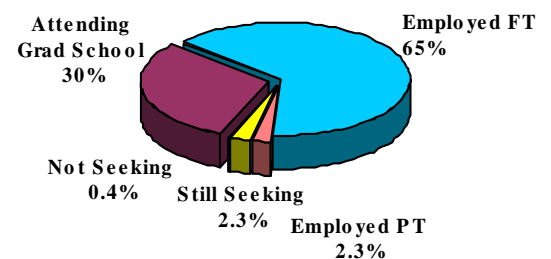

SURVEY OF 2006 GRADUATES

overall summary report for

THE COLLEGE OF ARTS AND SCIENCES

This report is based upon 261 responses from December 2005 and May, June, and August 2006 bachelor's degree recipients. The total number of graduates surveyed was 661.

OVERALL RESPONSE RATE

40%

Placement Information

	#	%
Employed/Full-Time *	168	65%
Employed/Part-Time	6	2.3%
Still Seeking Employment	6	2.3%
Not Seeking Employment	1	0.4%
Graduate School/Full-Time	79	30%
Total	260	100%

*Position Related to Career Goals - 90%

Overview