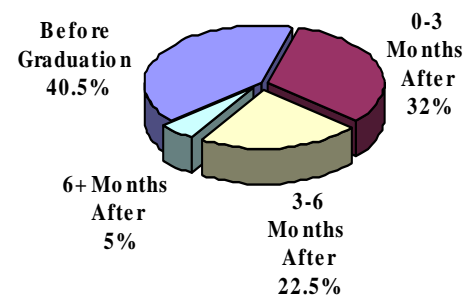

SURVEY OF 2006 GRADUATES

overall summary report for

SYRACUSE UNIVERSITY

This report is based upon 1,052 responses from December 2005 and May, June, and August 2006 bachelor's degree recipients. The total number of graduates surveyed was **2,204**.

OVERALL RESPONSE RATE

48%

Placement Information

	#	%
Employed/Full-Time *	827	79.0%
Employed/Part-Time	26	2.5%
Still Seeking Employment	25	2.3%
Not Seeking Employment	2	0.2%
Graduate School/Full-Time	172	16.0%
Total	1052	100%

*Position Related to Career Goals - 94%

Overview

When Position Obtained

	#	%
Before Graduation	221	40.5%
0-3 Months After	172	32.0%
3-6 Months After	124	22.5%
6+ Months After	26	5.0%
Total	543	100%

Position Obtained Through