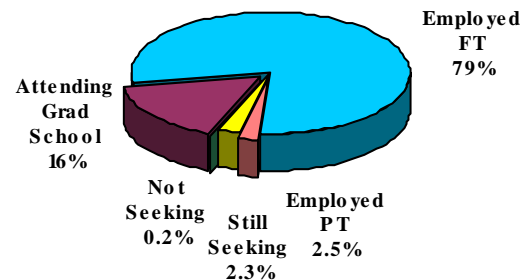

SURVEY OF 2006 GRADUATES

overall summary report for

SYRACUSE UNIVERSITY

This report is based upon 1,052 responses from December 2005 and May, June, and August 2006 bachelor's degree recipients. The total number of graduates surveyed was **2,204**.

OVERALL RESPONSE RATE

48%

Placement Information

	#	%
Employed/Full-Time *	827	79.0%
Employed/Part-Time	26	2.5%
Still Seeking Employment	25	2.3%
Not Seeking Employment	2	0.2%
Graduate School/Full-Time	172	16.0%
Total	1052	100%

*Position Related to Career Goals - 94%

Overview

When Position Obtained

	#	%
Before Graduation	221	40.5%
0-3 Months After	172	32.0%
3-6 Months After	124	22.5%
6+ Months After	26	5.0%
Total	543	100%

Position Obtained Through