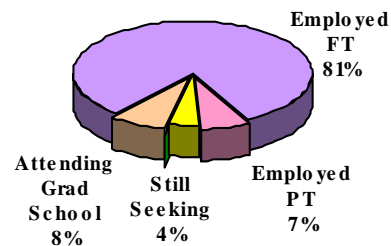

SURVEY OF 2006 GRADUATES

overall summary report for

COLLEGE OF VISUAL AND PERFORMING ARTS

This report is based upon 185 responses from December 2005 and May, June, and August 2006 bachelor's degree recipients. The total number of graduates surveyed was 467.

OVERALL RESPONSE RATE

40%

Placement Information

	#	%
Employed/Full-Time *	150	81%
Employed/Part-Time	13	7%
Still Seeking Employment	7	4%
Not Seeking Employment	0	-
Graduate School/Full-Time	15	8%
Total	185	100%

Overview

**Position Related to Career Goals - 94%*

When Position Obtained

	#	%
Before Graduation	36	35%
0-3 Months After	33	32%
3-6 Months After	30	29%
6+ Months After	4	4%
Total	103	100%

Position Obtained Through