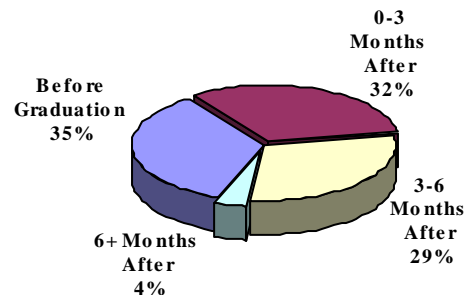

SURVEY OF 2006 GRADUATES

overall summary report for

COLLEGE OF VISUAL AND PERFORMING ARTS

This report is based upon 185 responses from December 2005 and May, June, and August 2006 bachelor's degree recipients. The total number of graduates surveyed was 467.

OVERALL RESPONSE RATE

40%

Placement Information

	#	%
Employed/Full-Time *	150	81%
Employed/Part-Time	13	7%
Still Seeking Employment	7	4%
Not Seeking Employment	0	-
Graduate School/Full-Time	15	8%
Total	185	100%

Overview

**Position Related to Career Goals - 94%*

When Position Obtained

	#	%
Before Graduation	36	35%
0-3 Months After	33	32%
3-6 Months After	30	29%
6+ Months After	4	4%
Total	103	100%

Position Obtained Through