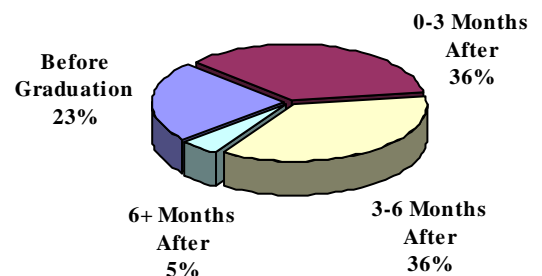

OVERALL RESPONSE RATE

37%

Placement Information

	#	%
Employed/Full-Time *	204	64.5%
Employed/Part-Time	9	3.0%
Still Seeking Employment	9	3.0%
Not Seeking Employment	1	0.5%
Graduate School/Full-Time	92	29%
Total	315	100%

**Position Related to Career Goals - 87%*

Overview

When Position Obtained

	#	%
Before Graduation	46	23%
0-3 Months After	71	36%
3-6 Months After	72	36%
6+ Months After	9	5%
Total	198	100%

Position Obtained Through