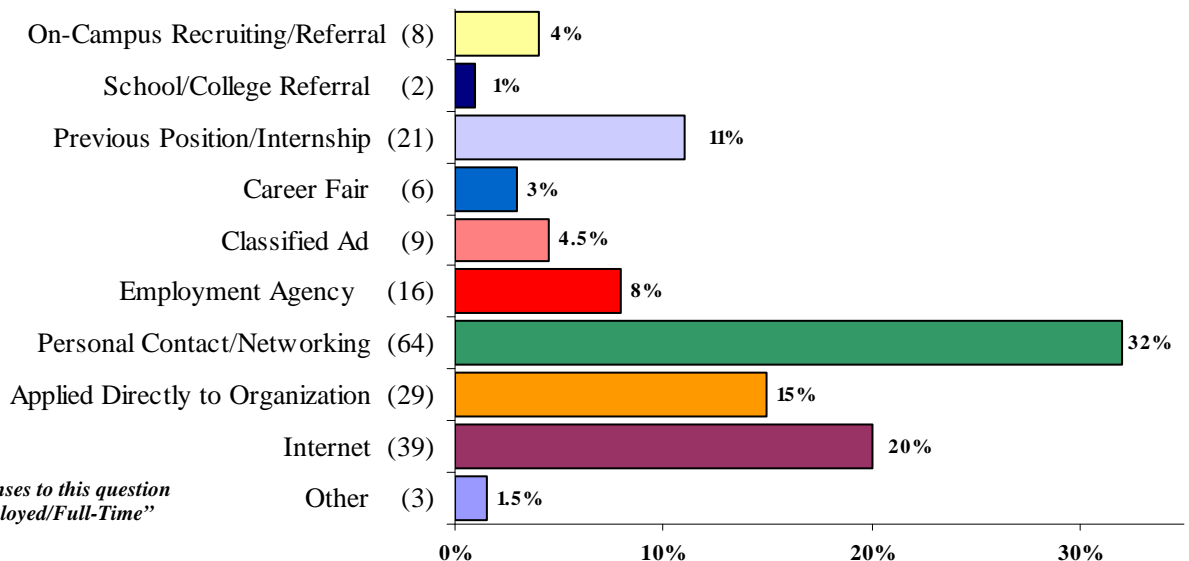

**Position Related to Career Goals - 87%*

Overview

When Position Obtained

	#	%
Before Graduation	46	23%
0-3 Months After	71	36%
3-6 Months After	72	36%
6+ Months After	9	5%
Total	198	100%

Position Obtained Through

Received 197 responses to this question from the 204 "Employed/Full-Time"

Employment Detail Report

THE COLLEGE OF ARTS AND SCIENCES

ANTHROPOLOGY

<i>employer</i>	<i>position title</i>	<i>location</i>	<i>state</i>
AmeriCorps	Volunteer/Environmental Educator	Boston	MA
Center For Applied Research	Analyst	Philadelphia	PA
Shugoll Research	Research Associate	Bethesda	MD