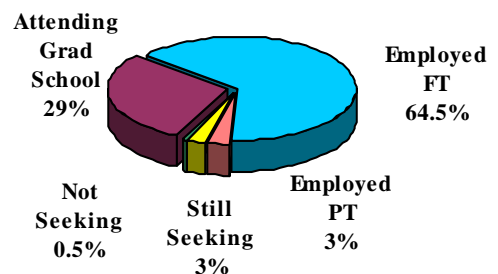

OVERALL RESPONSE RATE

37%

Placement Information

	#	%
Employed/Full-Time *	204	64.5%
Employed/Part-Time	9	3.0%
Still Seeking Employment	9	3.0%
Not Seeking Employment	1	0.5%
Graduate School/Full-Time	92	29%
Total	315	100%

**Position Related to Career Goals - 87%*

Overview

When Position Obtained

	#	%
Before Graduation	46	23%
0-3 Months After	71	36%
3-6 Months After	72	36%
6+ Months After	9	5%
Total	198	100%

Position Obtained Through