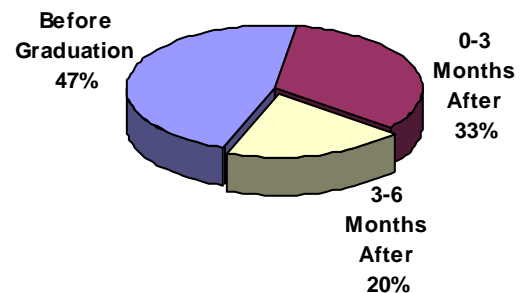

SURVEY OF 2008 GRADUATES

overall summary report for

SCHOOL OF ARCHITECTURE

This report is based upon 56 responses from December 2007 and May, June, and August 2008 bachelor's degree recipients. The total number of graduates surveyed was 79.

OVERALL RESPONSE RATE

71%

Placement Information

	#	%
Employed/Full-Time *	51	91%
Employed/Part-Time	1	2%
Still Seeking Employment	1	2%
Not Seeking Employment	0	-
Graduate School/Full-Time	3	5%
Total	56	100%

**Position Related to Career Goals - 98%*

Overview

When Position Obtained

Before Graduation	7	47%
0-3 Months After	5	33%
3-6 Months After	3	20%
6+ Months After	0	-
Total	15	100%

Position Obtained Through

Received 49 responses to this question from the 51 "Employed/Full-Time"