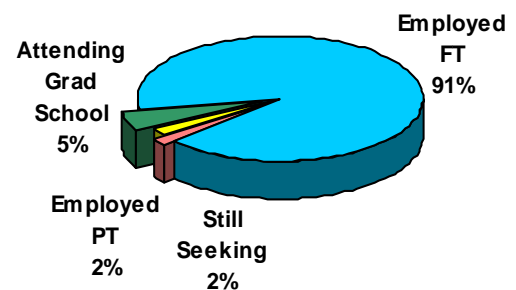

OVERALL RESPONSE RATE

71%

Placement Information

	#	%
Employed/Full-Time *	51	91%
Employed/Part-Time	1	2%
Still Seeking Employment	1	2%
Not Seeking Employment	0	-
Graduate School/Full-Time	3	5%
Total	56	100%

**Position Related to Career Goals - 98%*

Overview

When Position Obtained

Before Graduation	7	47%
0-3 Months After	5	33%
3-6 Months After	3	20%
6+ Months After	0	-
Total	15	100%

Position Obtained Through

Received 49 responses to this question from the 51 "Employed/Full-Time"