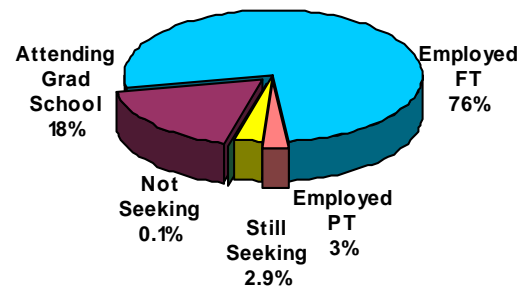

SURVEY OF 2008 GRADUATES

overall summary report for

SYRACUSE UNIVERSITY

This report is based upon 918 responses from December 2007 and May, June, and August 2008 bachelor's degree recipients. The total number of graduates surveyed was 2,308.

OVERALL RESPONSE RATE

40%

Placement Information

	#	%
Employed/Full-Time *	696	76.0%
Employed/Part-Time	30	3.0%
Still Seeking Employment	27	2.9%
Not Seeking Employment	1	0.1%
Graduate School/Full-Time	164	18.0%
Total	918	100%

*Position Related to Career Goals - 94%

Overview

When Position Obtained

Before Graduation	211	45.5%
0-3 Months After	154	33%
3-6 Months After	83	18%
6+ Months After	16	3.5%
Total	464	100%

Position Obtained Through