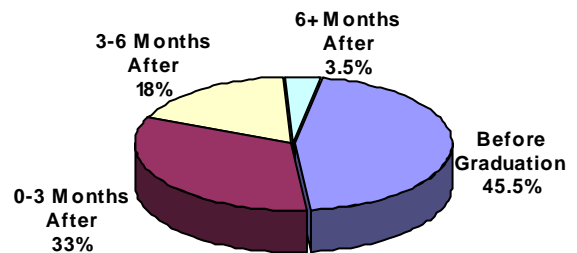

SURVEY OF 2008 GRADUATES

overall summary report for

SYRACUSE UNIVERSITY

This report is based upon 918 responses from December 2007 and May, June, and August 2008 bachelor's degree recipients. The total number of graduates surveyed was 2,308.

OVERALL RESPONSE RATE

40%

Placement Information

	#	%
Employed/Full-Time *	696	76.0%
Employed/Part-Time	30	3.0%
Still Seeking Employment	27	2.9%
Not Seeking Employment	1	0.1%
Graduate School/Full-Time	164	18.0%
Total	918	100%

*Position Related to Career Goals - 94%

Overview

When Position Obtained

Before Graduation	211	45.5%
0-3 Months After	154	33%
3-6 Months After	83	18%
6+ Months After	16	3.5%
Total	464	100%

Position Obtained Through