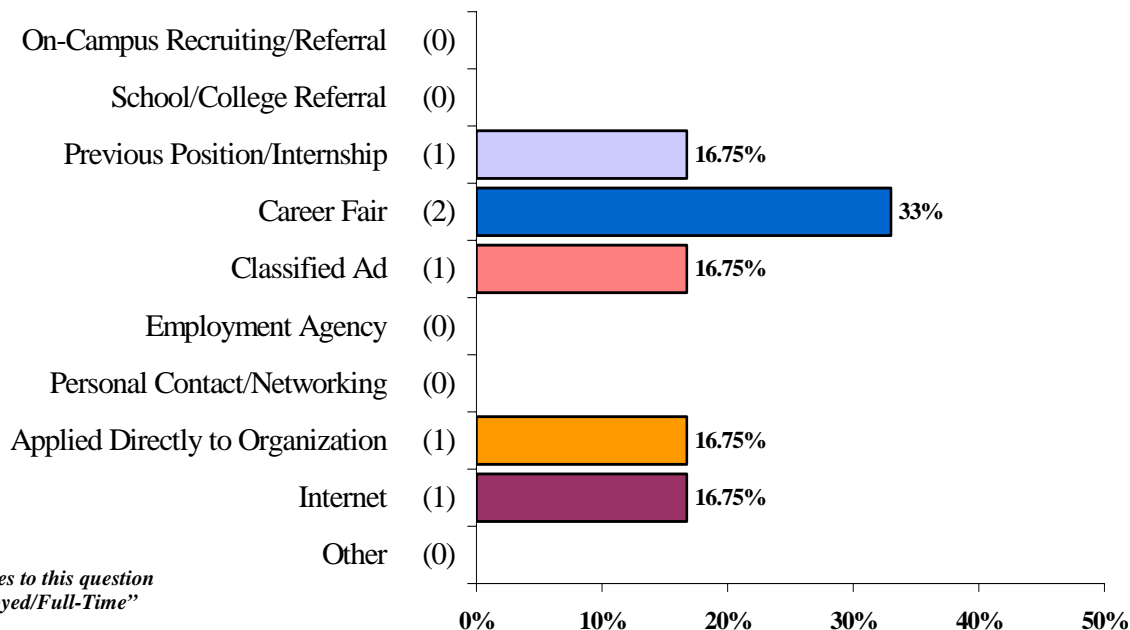

Syracuse University Center for Career Services

SURVEY OF 2004 GRADUATES

overall summary report for

SCHOOL OF EDUCATION

This report is based upon 18 responses from December 2003, or May, June, and August 2004 bachelor's degree recipients. The total number of graduates surveyed was 87.

OVERALL RESPONSE RATE

26%

Placement Information

%

Overview

Employed/Full-Time *	6	33%
Employed/Part-Time	0	-
Still Seeking Employment	0	-
Not Seeking Employment	0	-
Graduate School/Full-Time	12	67%
Total	18	100%

*Position Related to Career Goals
Based on 6 responses

Position Obtained Through:

Received 6 responses to this question from the 6 "Employed/Full-Time"

Employment Detail Report

SCHOOL OF EDUCATION

INCLUSIVE ELEMENTARY AND SPECIAL EDUCATION