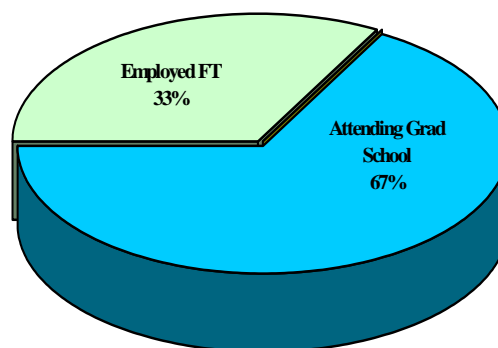

Syracuse University Center for Career Services

SURVEY OF 2004 GRADUATES

overall summary report for

SCHOOL OF EDUCATION

This report is based upon 18 responses from December 2003, or May, June, and August 2004 bachelor's degree recipients. The total number of graduates surveyed was 87.

OVERALL RESPONSE RATE

26%

Placement Information

%

Overview

Employed/Full-Time *	6	33%
Employed/Part-Time	0	-
Still Seeking Employment	0	-
Not Seeking Employment	0	-
Graduate School/Full-Time	12	67%
Total	18	100%

*Position Related to Career Goals
Based on 6 responses

Position Obtained Through:

Received 6 responses to this question from the 6 "Employed/Full-Time"

Employment Detail Report

SCHOOL OF EDUCATION

INCLUSIVE ELEMENTARY AND SPECIAL EDUCATION