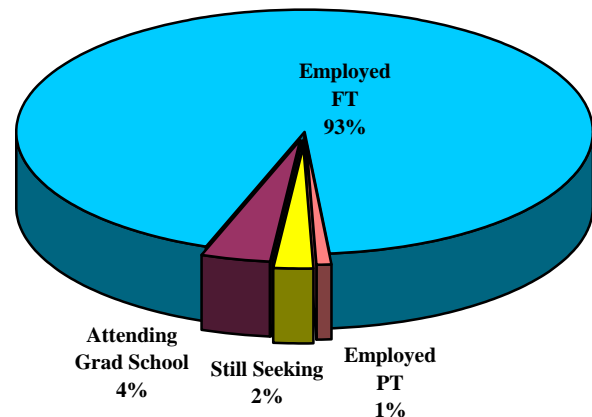

Syracuse University Center for Career Services

SURVEY OF 2004 GRADUATES

overall summary report for

S. I. NEWHOUSE SCHOOL OF PUBLIC COMMUNICATIONS

This report is based upon 190 responses from December 2003, or May, June, and August 2004 bachelor's degree recipients. The total number of graduates surveyed was 329.

OVERALL RESPONSE RATE

58%

Placement Information

%

Overview

Employed/Full-Time *	176	93%
Employed/Part-Time	3	1%
Still Seeking Employment	4	2%
Not Seeking Employment	0	-
Graduate School/Full-Time	7	4%
Total	190	100%

*Position Related to Career Goals
Based on 165 responses

Position Obtained Through:

Received 155 responses to this question from the 176 "Employed/Full-Time"

Employment Detail Report

S.I. NEWHOUSE SCHOOL OF PUBLIC COMMUNICATIONS