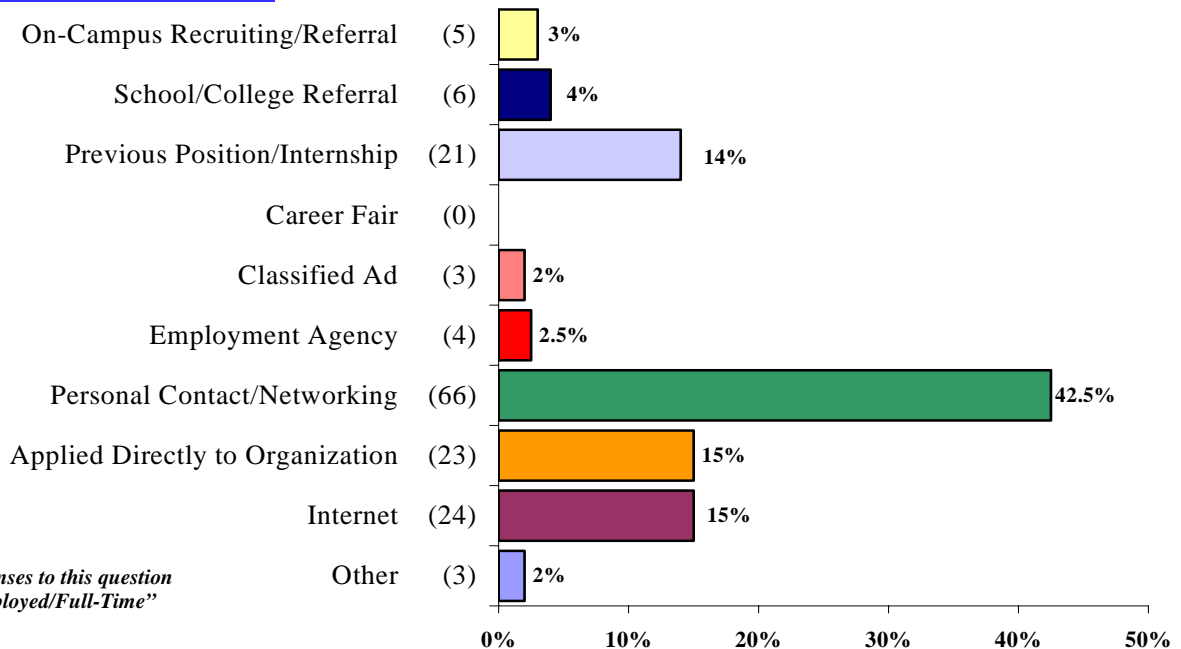

Syracuse University Center for Career Services

SURVEY OF 2004 GRADUATES

overall summary report for

S. I. NEWHOUSE SCHOOL OF PUBLIC COMMUNICATIONS

This report is based upon 190 responses from December 2003, or May, June, and August 2004 bachelor's degree recipients. The total number of graduates surveyed was 329.

OVERALL RESPONSE RATE

58%

Placement Information

%

Overview

Employed/Full-Time *	176	93%
Employed/Part-Time	3	1%
Still Seeking Employment	4	2%
Not Seeking Employment	0	-
Graduate School/Full-Time	7	4%
Total	190	100%

*Position Related to Career Goals
Based on 165 responses

Position Obtained Through:

Received 155 responses to this question from the 176 "Employed/Full-Time"

Employment Detail Report

S.I. NEWHOUSE SCHOOL OF PUBLIC COMMUNICATIONS