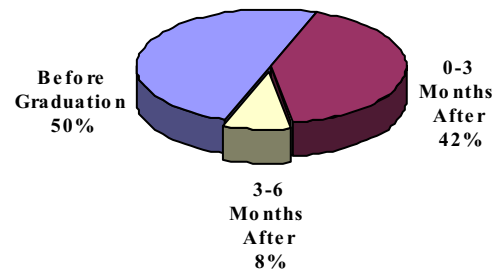

SURVEY OF 2005 GRADUATES

overall summary report for

SCHOOL OF ARCHITECTURE

This report is based upon 55 responses from December 2004 and May, June, and August 2005 **bachelor's** degree recipients. The total number of graduates surveyed was **67**.

OVERALL RESPONSE RATE

82%

Placement Information

	#	%
Employed/Full-Time *	49	89%
Employed/Part-Time	0	-
Still Seeking Employment	0	-
Not Seeking Employment	0	-
Graduate School/Full-Time	6	11%
Total	55	100%

**Position Related to Career Goals - 100%*

Overview

When Position Obtained

Before Graduation	6	50%
0-3 Months After	5	42%
3-6 Months After	1	8%
6+ Months After	0	-
Total	12	100%

Position Obtained Through

Received 20 responses to this question from the 49 "Employed/Full-Time"