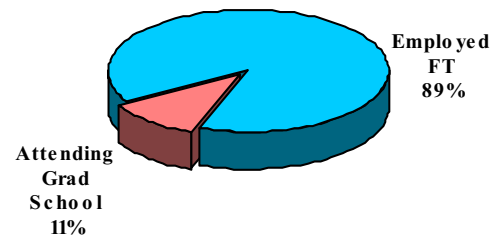

SURVEY OF 2005 GRADUATES

overall summary report for

SCHOOL OF ARCHITECTURE

This report is based upon 55 responses from December 2004 and May, June, and August 2005 **bachelor's** degree recipients. The total number of graduates surveyed was **67**.

OVERALL RESPONSE RATE

82%

Placement Information

	#	%
Employed/Full-Time *	49	89%
Employed/Part-Time	0	-
Still Seeking Employment	0	-
Not Seeking Employment	0	-
Graduate School/Full-Time	6	11%
Total	55	100%

**Position Related to Career Goals - 100%*

Overview

When Position Obtained

Before Graduation	6	50%
0-3 Months After	5	42%
3-6 Months After	1	8%
6+ Months After	0	-
Total	12	100%

Position Obtained Through

Received 20 responses to this question from the 49 "Employed/Full-Time"