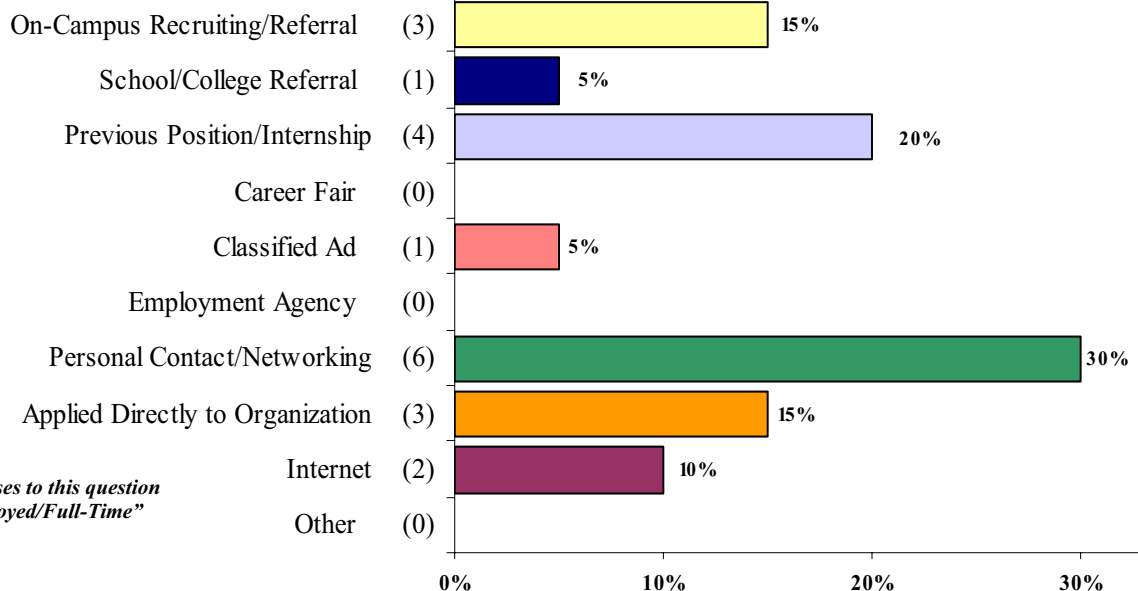

**Position Related to Career Goals - 100%*

Overview

When Position Obtained

Before Graduation	6	50%
0-3 Months After	5	42%
3-6 Months After	1	8%
6+ Months After	0	-
Total	12	100%

Position Obtained Through

Received 20 responses to this question from the 49 "Employed/Full-Time"