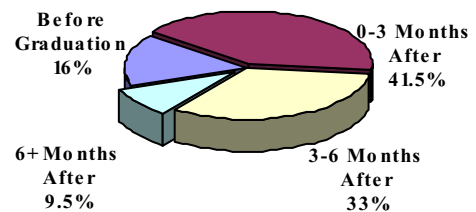

### OVERALL RESPONSE RATE

**60%**

#### Placement Information

	#	%
Employed/Full-Time *	129	91.5%
Employed/Part-Time	3	2.0%
Still Seeking Employment	3	2.0%
Not Seeking Employment	1	1.0%
Graduate School/Full-Time	5	3.5%
<b>Total</b>	<b>141</b>	<b>100%</b>

#### Overview

*\*Position Related to Career Goals - 93%*

#### When Position Obtained

	#	%
Before Graduation	15	16.0%
0-3 Months After	39	41.5%
3-6 Months After	31	33.0%
6+ Months After	9	9.5%
<b>Total</b>	<b>94</b>	<b>100%</b>