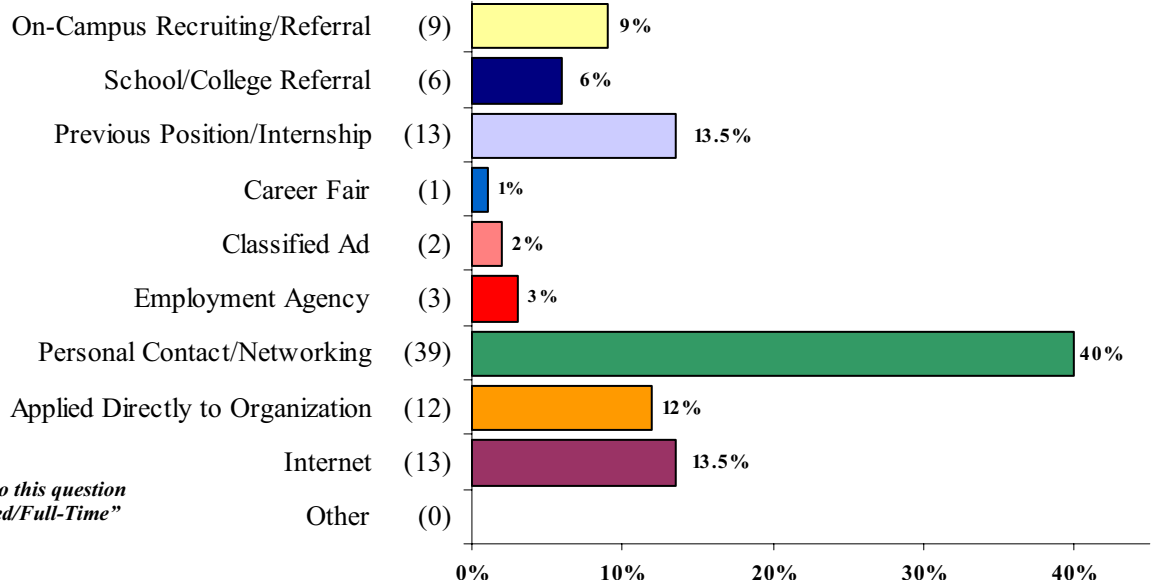

#### Placement Information

	#	%
Employed/Full-Time *	129	91.5%
Employed/Part-Time	3	2.0%
Still Seeking Employment	3	2.0%
Not Seeking Employment	1	1.0%
Graduate School/Full-Time	5	3.5%
<b>Total</b>	<b>141</b>	<b>100%</b>

#### Overview

*\*Position Related to Career Goals - 93%*

#### When Position Obtained

	#	%
Before Graduation	15	16.0%
0-3 Months After	39	41.5%
3-6 Months After	31	33.0%
6+ Months After	9	9.5%
<b>Total</b>	<b>94</b>	<b>100%</b>

#### Position Obtained Through

*Received 98 responses to this question from the 129 "Employed/Full-Time"*