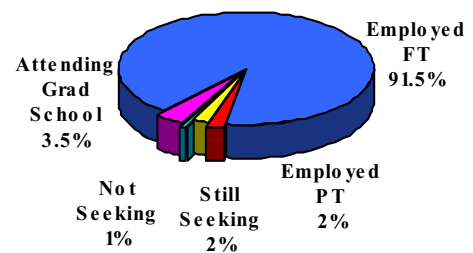

## S.I. NEWHOUSE SCHOOL OF PUBLIC COMMUNICATIONS

This report is based upon 141 responses from December 2004 and May, June, and August 2005 bachelor's degree recipients. The total number of graduates surveyed was 233.

#### Placement Information

	#	%
Employed/Full-Time *	129	91.5%
Employed/Part-Time	3	2.0%
Still Seeking Employment	3	2.0%
Not Seeking Employment	1	1.0%
Graduate School/Full-Time	5	3.5%
<b>Total</b>	<b>141</b>	<b>100%</b>

#### Overview

*\*Position Related to Career Goals - 93%*