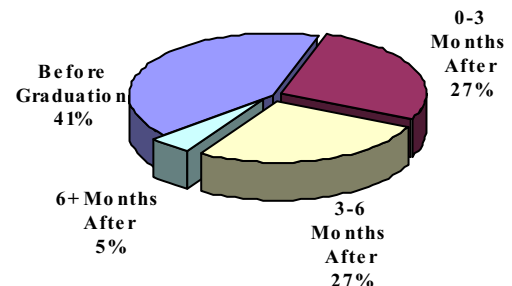

SURVEY OF 2005 GRADUATES

overall summary report for

SYRACUSE UNIVERSITY

This report is based upon 1144 responses from December 2004 and May, June, and August 2005 bachelor's degree recipients. The total number of graduates surveyed was 2407.

OVERALL RESPONSE RATE

48%

Placement Information

	#	%
Employed/Full-Time *	845	74.0%
Employed/Part-Time	45	4.0%
Still Seeking Employment	41	3.5%
Not Seeking Employment	2	0.2%
Graduate School/Full-Time	211	18.3%
Total	1144	100%

**Position Related to Career Goals - 92%*

Overview

When Position Obtained

	#	%
Before Graduation	302	41%
0-3 Months After	195	27%
3-6 Months After	199	27%
6+ Months After	36	5%
Total	732	100%

Position Obtained Through