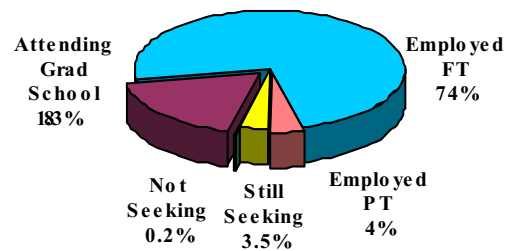

SURVEY OF 2005 GRADUATES

overall summary report for

SYRACUSE UNIVERSITY

This report is based upon 1144 responses from December 2004 and May, June, and August 2005 bachelor's degree recipients. The total number of graduates surveyed was 2407.

OVERALL RESPONSE RATE

48%

Placement Information

	#	%
Employed/Full-Time *	845	74.0%
Employed/Part-Time	45	4.0%
Still Seeking Employment	41	3.5%
Not Seeking Employment	2	0.2%
Graduate School/Full-Time	211	18.3%
Total	1144	100%

**Position Related to Career Goals - 92%*

Overview

When Position Obtained

	#	%
Before Graduation	302	41%
0-3 Months After	195	27%
3-6 Months After	199	27%
6+ Months After	36	5%
Total	732	100%

Position Obtained Through