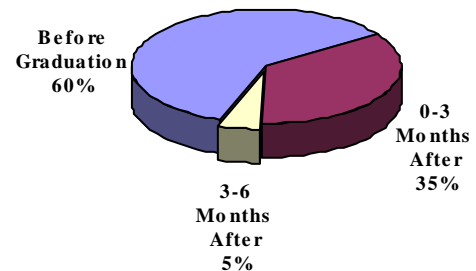

SURVEY OF 2006 GRADUATES

overall summary report for

SCHOOL OF ARCHITECTURE

This report is based upon 47 responses from December 2005 and May, June, and August 2006 bachelor's degree recipients. The total number of graduates surveyed was 63.

OVERALL RESPONSE RATE

75%

Placement Information

	#	%
Employed/Full-Time *	47	100%
Employed/Part-Time	0	-
Still Seeking Employment	0	-
Not Seeking Employment	0	-
Graduate School/Full-Time	0	-
Total	47	100%

Overview

*Position Related to Career Goals - 98%

When Position Obtained

Before Graduation	12	60%
0-3 Months After	7	35%
3-6 Months After	1	5%
6+ Months After	0	-
Total	20	100%

Position Obtained Through

Received 24 responses to this question from the 47 "Employed/Full-Time"