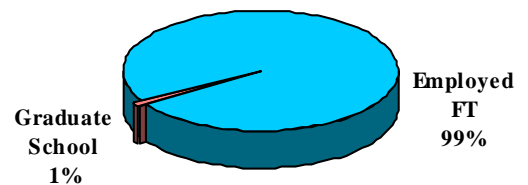

OVERALL RESPONSE RATE

85%

Placement Information

	#	%
Employed/Full-Time *	70	99%
Employed/Part-Time	0	-
Still Seeking Employment	0	-
Not Seeking Employment	0	-
Graduate School/Full-Time	1	1%
Total	71	100%

**Position Related to Career Goals - 96%*

Overview

When Position Obtained

	#	%
Before Graduation	14	24%
0-3 Months After	42	71%
3-6 Months After	3	5%
6+ Months After	0	-
Total	59	100%

Position Obtained Through