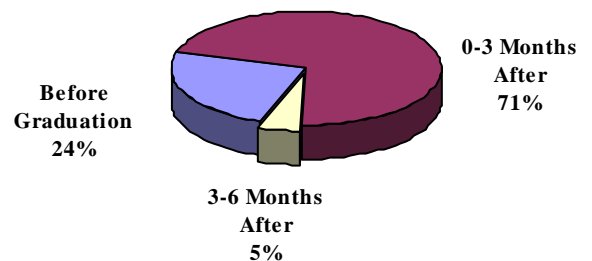

SURVEY OF 2007 GRADUATES

overall summary report for

SCHOOL OF ARCHITECTURE

This report is based upon 71 responses from December 2006 and May, June, and August 2007 **bachelor's** degree recipients. The total number of graduates surveyed was **84**.

OVERALL RESPONSE RATE

85%

Placement Information

	#	%
Employed/Full-Time *	70	99%
Employed/Part-Time	0	-
Still Seeking Employment	0	-
Not Seeking Employment	0	-
Graduate School/Full-Time	1	1%
Total	71	100%

**Position Related to Career Goals - 96%*

Overview

When Position Obtained

	#	%
Before Graduation	14	24%
0-3 Months After	42	71%
3-6 Months After	3	5%
6+ Months After	0	-
Total	59	100%

Position Obtained Through