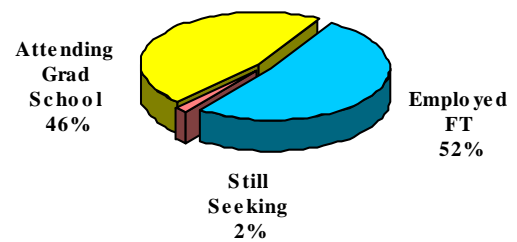

SURVEY OF 2007 GRADUATES

overall summary report for

COLLEGE OF HUMAN SERVICES AND HEALTH PROFESSIONS

This report is based upon 48 responses from December 2006 and May, June, and August 2007 bachelor's degree recipients. The total number of graduates surveyed was 113.

OVERALL RESPONSE RATE

43%

Placement Information

	#	%
Employed/Full-Time *	25	52%
Employed/Part-Time	0	-
Still Seeking Employment	1	2%
Not Seeking Employment	0	-
Graduate School/Full-Time	22	46%
Total	48	100%

Overview

**Position Related to Career Goals - 96%*

When Position Obtained

Before Graduation	4	21%
0-3 Months After	12	63%
3-6 Months After	0	-
6+ Months After	3	16%
Total	19	100%

Position Obtained Through