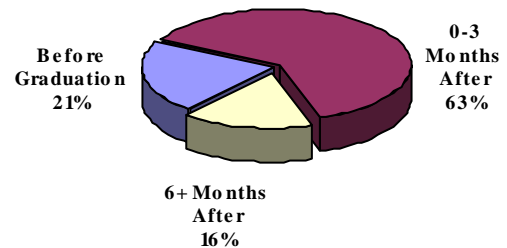

SURVEY OF 2007 GRADUATES

overall summary report for

COLLEGE OF HUMAN SERVICES AND HEALTH PROFESSIONS

This report is based upon 48 responses from December 2006 and May, June, and August 2007 bachelor's degree recipients. The total number of graduates surveyed was 113.

OVERALL RESPONSE RATE

43%

Placement Information

	#	%
Employed/Full-Time *	25	52%
Employed/Part-Time	0	-
Still Seeking Employment	1	2%
Not Seeking Employment	0	-
Graduate School/Full-Time	22	46%
Total	48	100%

Overview

**Position Related to Career Goals - 96%*

When Position Obtained

Before Graduation	4	21%
0-3 Months After	12	63%
3-6 Months After	0	-
6+ Months After	3	16%
Total	19	100%

Position Obtained Through