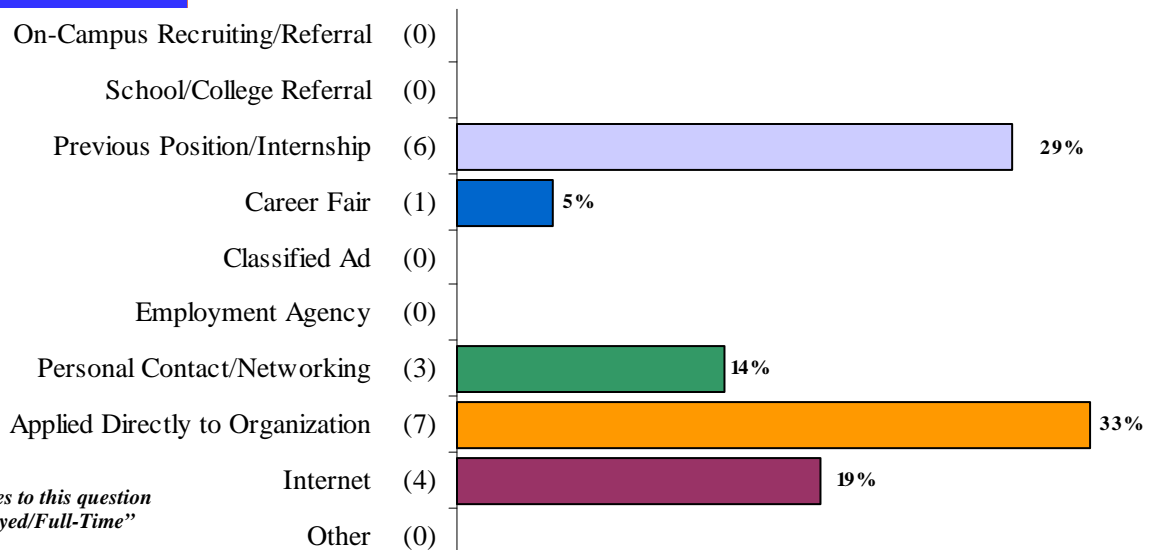

Overview

**Position Related to Career Goals - 96%*

When Position Obtained

Before Graduation	4	21%
0-3 Months After	12	63%
3-6 Months After	0	-
6+ Months After	3	16%
Total	19	100%

Position Obtained Through

Received 21 responses to this question from the 25 "Employed/Full-Time"

Employment Detail Report

COLLEGE OF HUMAN SERVICES AND HEALTH PROFESSIONS

CHILD AND FAMILY STUDIES

<i>employer</i>	<i>position title</i>	<i>location</i>	<i>state</i>
Center for Community Alternatives	Transitional Planner	Syracuse	NY
Mexia State School	Unspecified	Mexia	TX
Syracuse University	Assistant Resident Advisor	Syracuse	NY
VPG Integrated Media	Assistant Operations Manager	Boston	MA